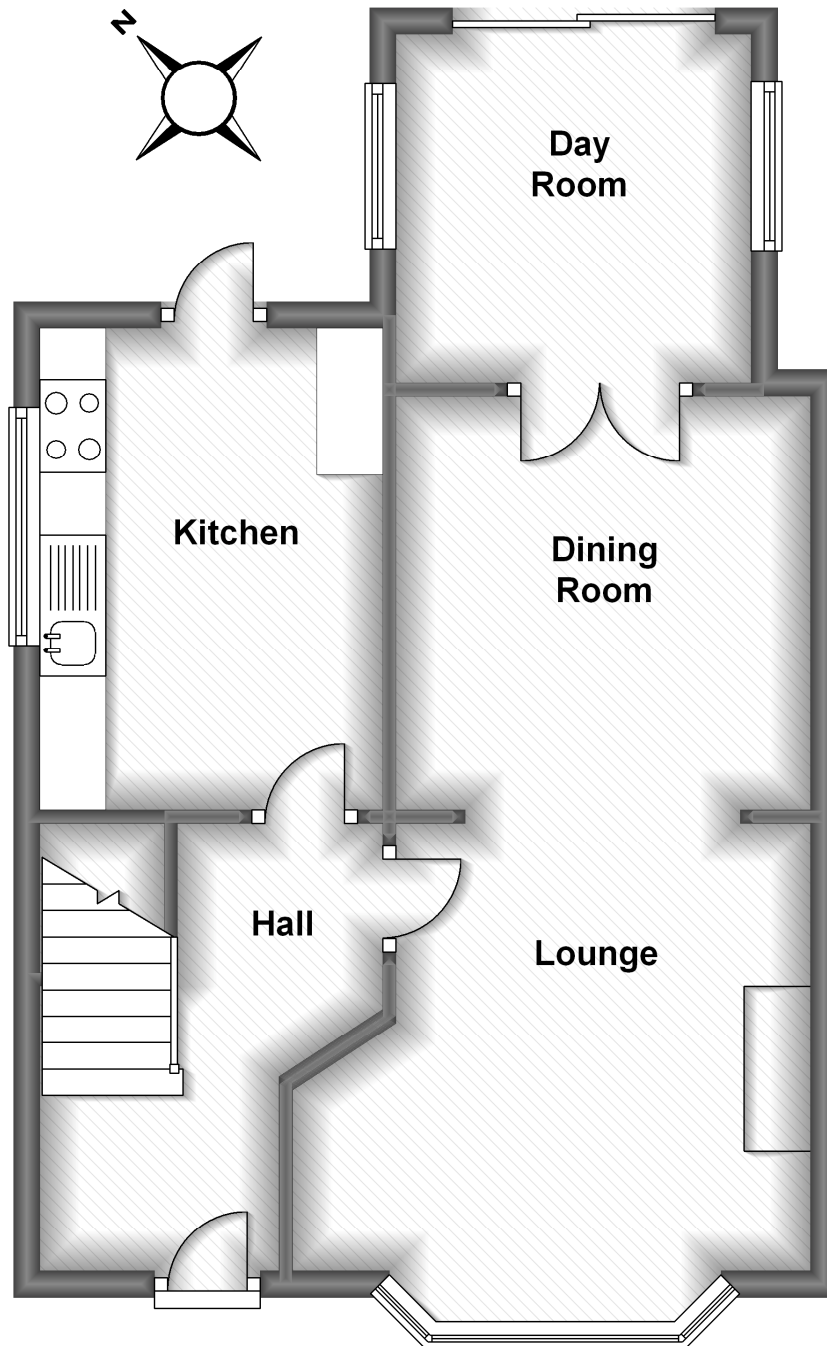

Ground Floor

Total area: approx. 49.4 sq. metres

Ground Floor

Approx. 57.3 sq. metres (616.9 sq. feet)

Total area: approx. 57.3 sq. metres (616.9 sq. feet)

Ground Floor

Approx. 56.3 sq. metres

Total area: approx. 111.3 sq. metres

GROUND FLOOR

FIRST FLOOR

the **mobile** agent

Total area: approx. 95.4 sq. metres (1026.7 sq. feet)

created by
the mobile agent

www.themobileagent.co.uk
08458 678 222