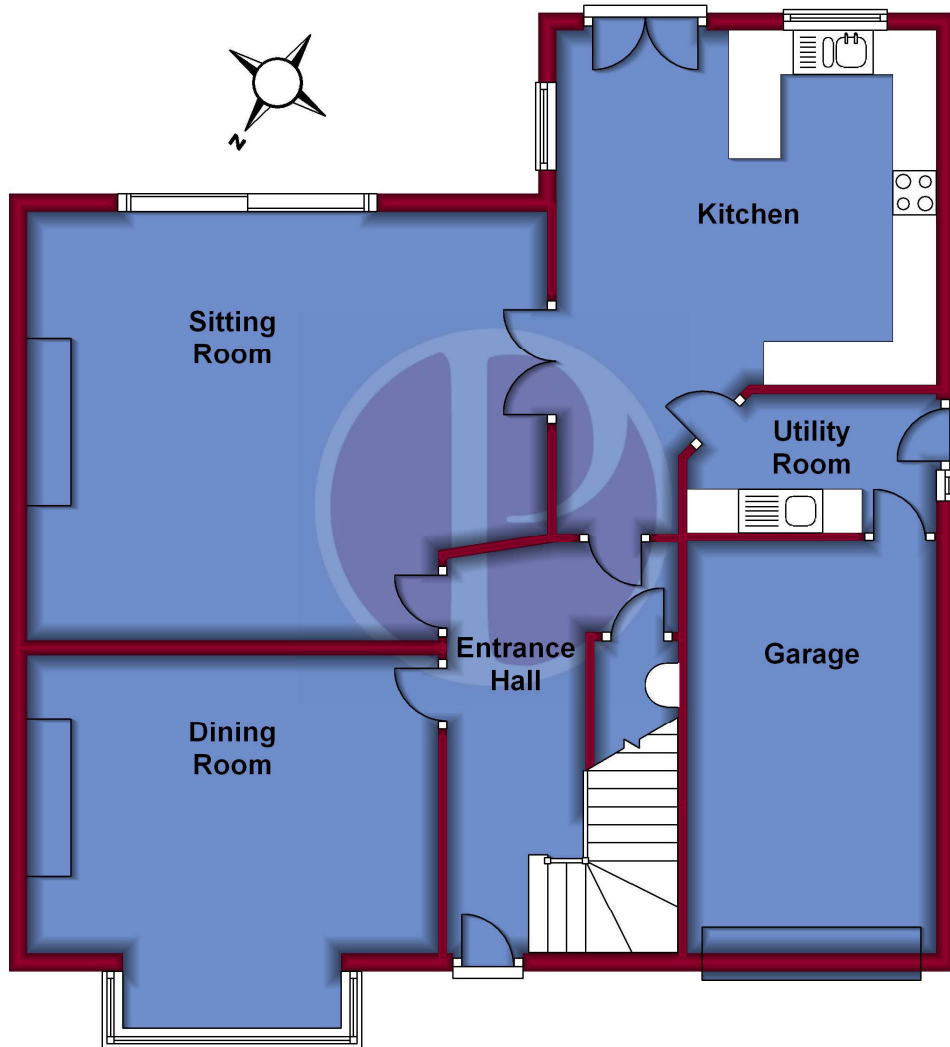

Ground Floor

Total area: approx. 49.4 sq. metres

Ground Floor

Approx. 57.3 sq. metres (616.9 sq. feet)

Total area: approx. 57.3 sq. metres (616.9 sq. feet)

Ground Floor

Approx. 56.3 sq. metres

Total area: approx. 111.3 sq. metres

GROUND FLOOR

FIRST FLOOR

the **mobile** agent

Total area: approx. 95.4 sq. metres (1026.7 sq. feet)

created by
the mobile agent

www.themobileagent.co.uk
08458 678 222