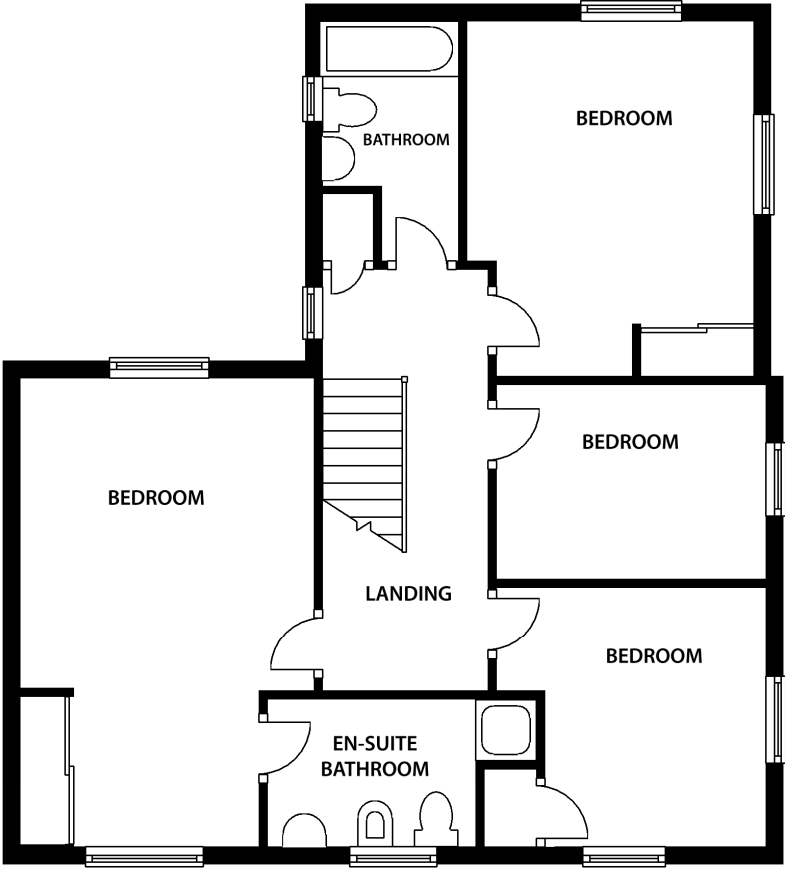

Ground Floor

Total area: approx. 49.4 sq. metres

Ground Floor

Approx. 57.3 sq. metres (616.9 sq. feet)

Total area: approx. 57.3 sq. metres (616.9 sq. feet)

Ground Floor

Approx. 56.3 sq. metres

Total area: approx. 111.3 sq. metres

GROUND FLOOR

FIRST FLOOR

the **mobile** agent

Total area: approx. 95.4 sq. metres (1026.7 sq. feet)

created by
the mobile agent

www.themobileagent.co.uk
08458 678 222