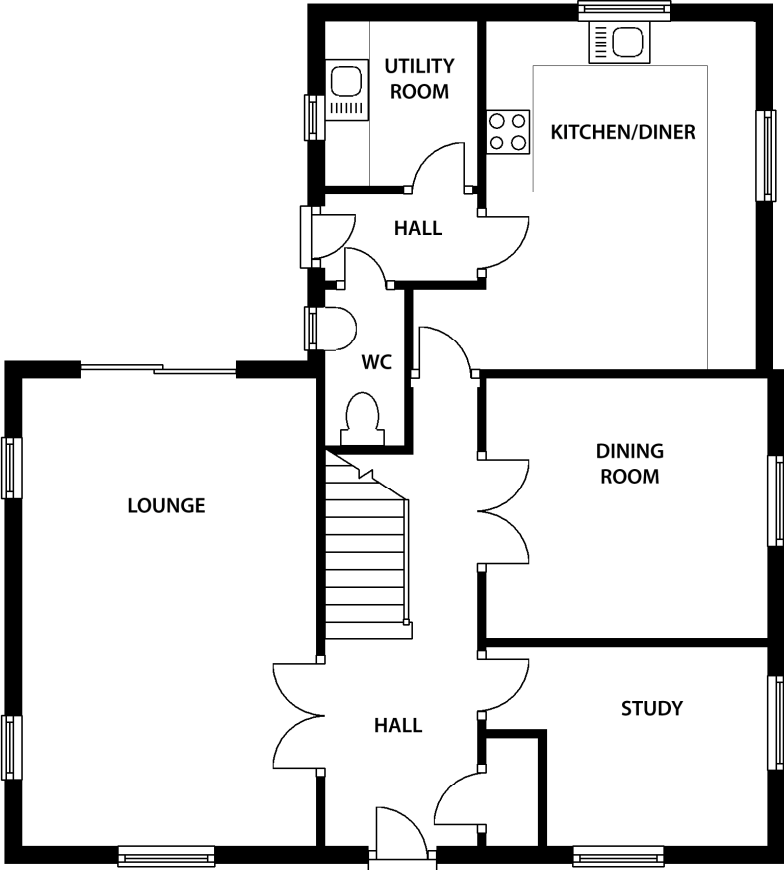

Ground Floor

Total area: approx. 49.4 sq. metres

Ground Floor

Approx. 57.3 sq. metres (616.9 sq. feet)

Total area: approx. 57.3 sq. metres (616.9 sq. feet)

Ground Floor

Approx. 56.3 sq. metres

Total area: approx. 111.3 sq. metres

GROUND FLOOR

FIRST FLOOR

the **mobile** agent

Total area: approx. 95.4 sq. metres (1026.7 sq. feet)

created by
the mobile agent

www.themobileagent.co.uk
08458 678 222