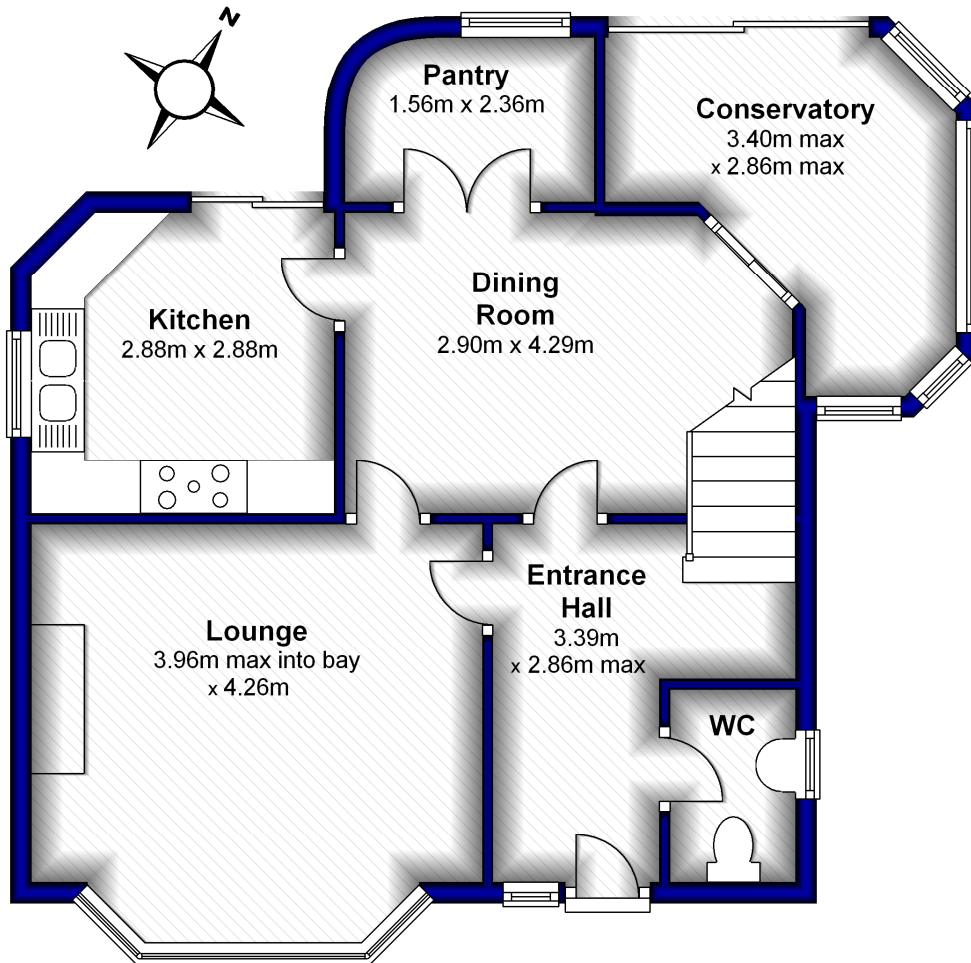

Ground Floor

Total area: approx. 49.4 sq. metres

Ground Floor

Approx. 57.3 sq. metres (616.9 sq. feet)

Total area: approx. 57.3 sq. metres (616.9 sq. feet)

Ground Floor

Approx. 56.3 sq. metres

Total area: approx. 111.3 sq. metres

GROUND FLOOR

FIRST FLOOR

the **mobile** agent

Total area: approx. 95.4 sq. metres (1026.7 sq. feet)

created by
the mobile agent

www.themobileagent.co.uk
08458 678 222