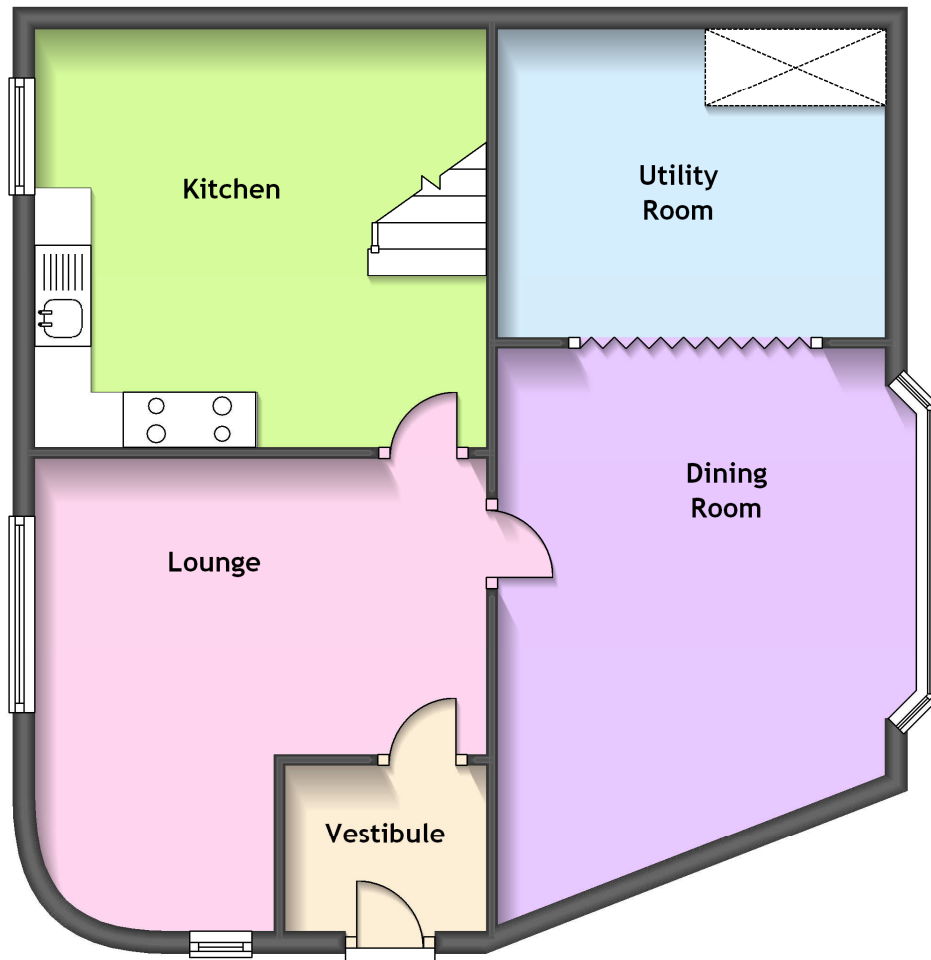

Ground Floor

Total area: approx. 49.4 sq. metres

Ground Floor

Approx. 57.3 sq. metres (616.9 sq. feet)

Total area: approx. 57.3 sq. metres (616.9 sq. feet)

Ground Floor

Approx. 56.3 sq. metres

Total area: approx. 111.3 sq. metres

GROUND FLOOR

FIRST FLOOR

the **mobile** agent

Total area: approx. 95.4 sq. metres (1026.7 sq. feet)

created by
the mobile agent

www.themobileagent.co.uk
08458 678 222